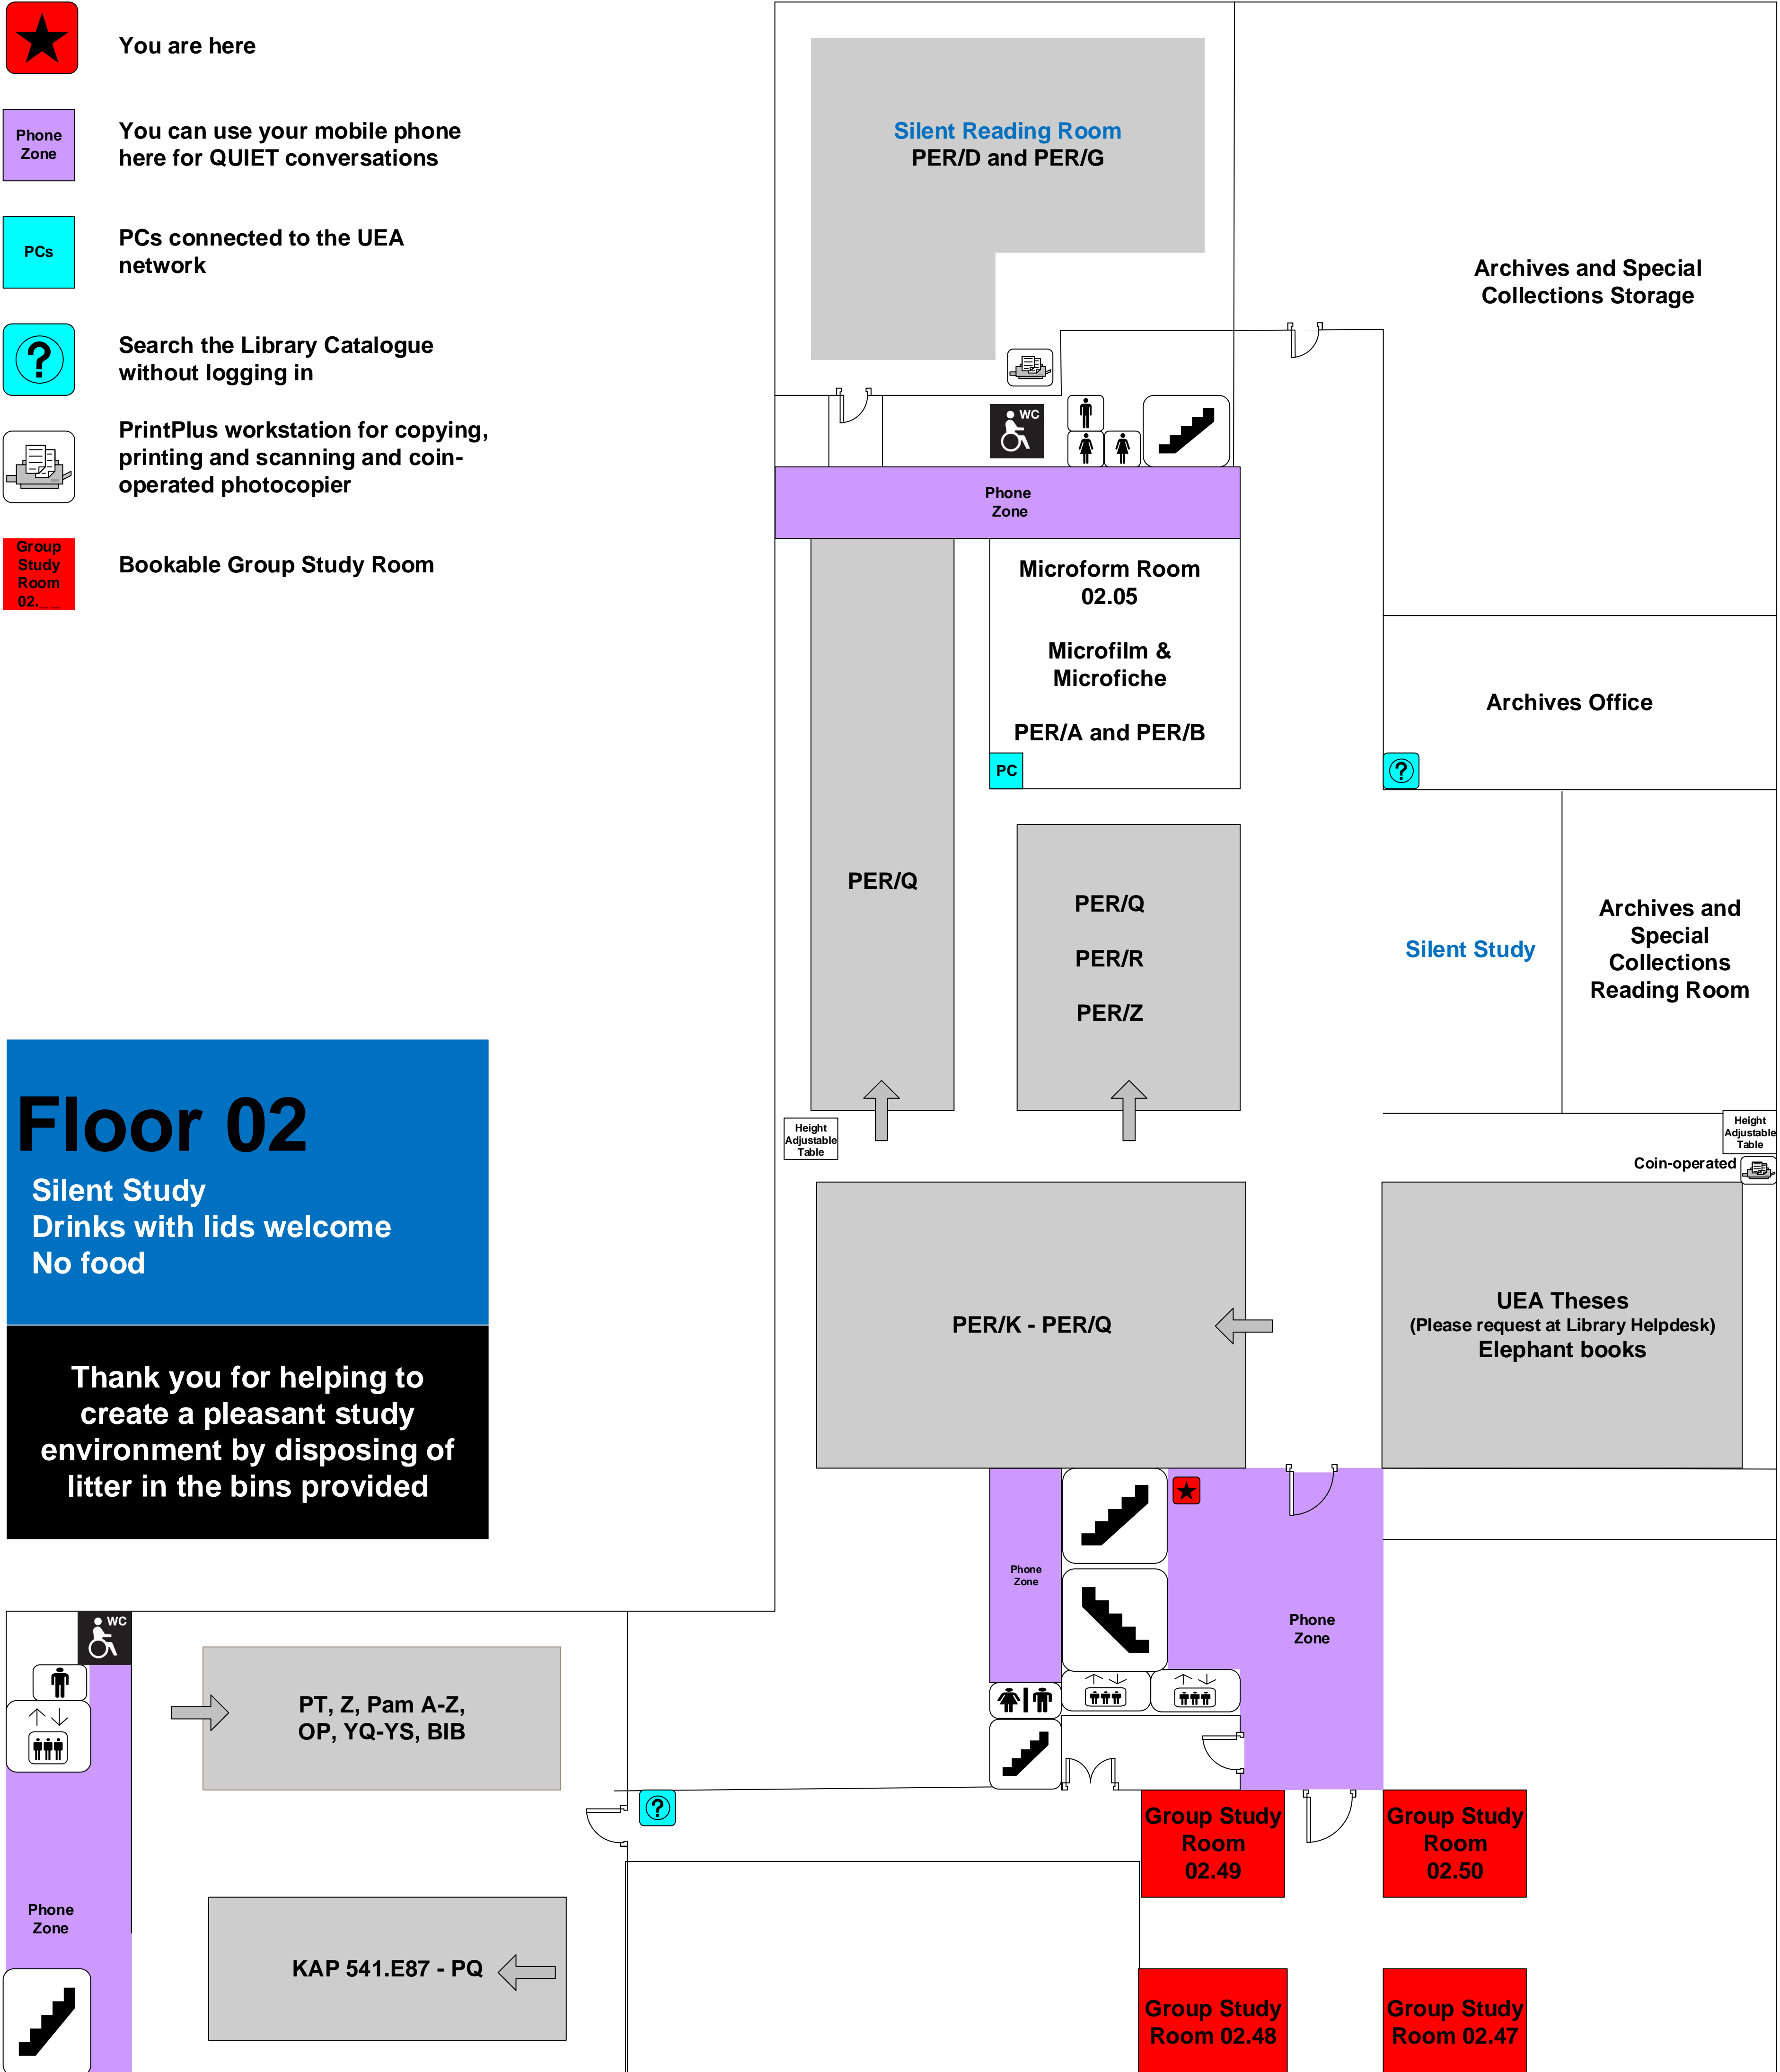

# Floor 02

You are here

You can use your mobile phone here for QUIET conversations

PCs connected to the UEA network

Search the Library Catalogue without logging in

PrintPlus workstation for copying, printing and scanning and coin-operated photocopier

Bookable Group Study Room

## Floor 02

Silent Study  
Drinks with lids welcome  
No food

Thank you for helping to create a pleasant study environment by disposing of litter in the bins provided

## Floor 02

Archives and Special Collections (including British Archive of Contemporary Writing)

In main reading room:

Journals (PER/K - PER/Z)  
UEA Theses (Please ask at Library Helpdesk)  
Elephant books