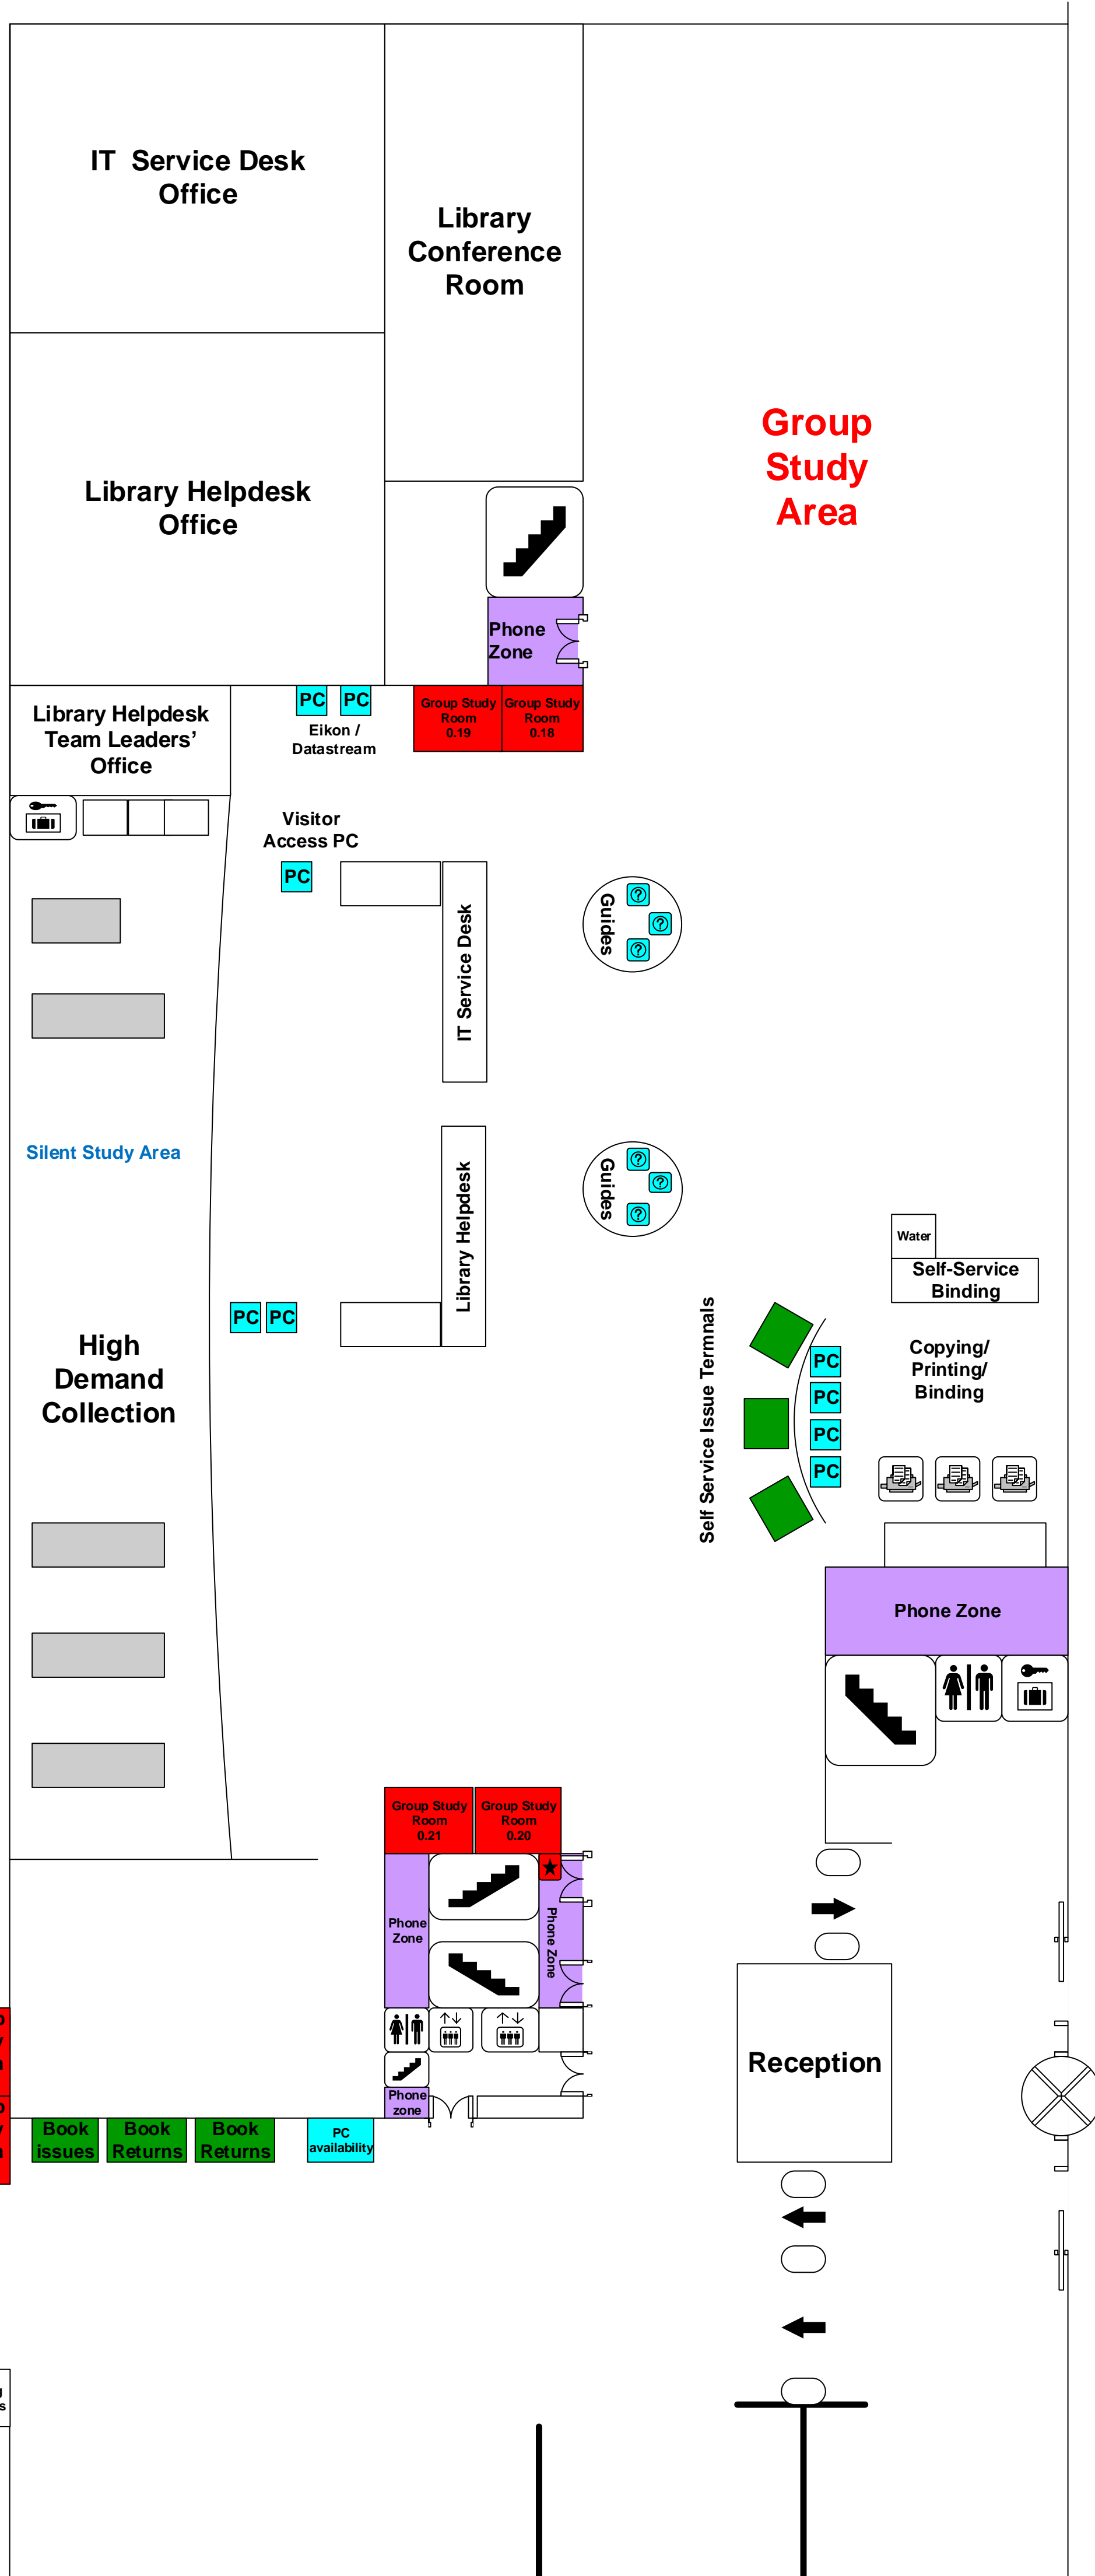

Floor 0

-  You are here
-  You can use your mobile phone here for QUIET conversations
-  PCs connected to the UEA network
-  Search the Library Catalogue without logging in
-  PrintPlus workstation for copying, printing and scanning
-  Bookable Group Study Room
-  Self-Service Issues / Returns
-  Lockers

Floor 0

Group Study
Silent Study
Drinks with lids welcome
Cold snacks only
Please eat hot food outside of the Library

Thank you for helping to create a pleasant study environment by disposing of litter in the bins provided

Floor 0
Library Entrance and Reception
Library Helpdesk and IT Service Desk
Self-Service Book Issues and Returns
High Demand Collection
Printing and Copying
IT Area
Conference Room
Newspapers (Current Issues)