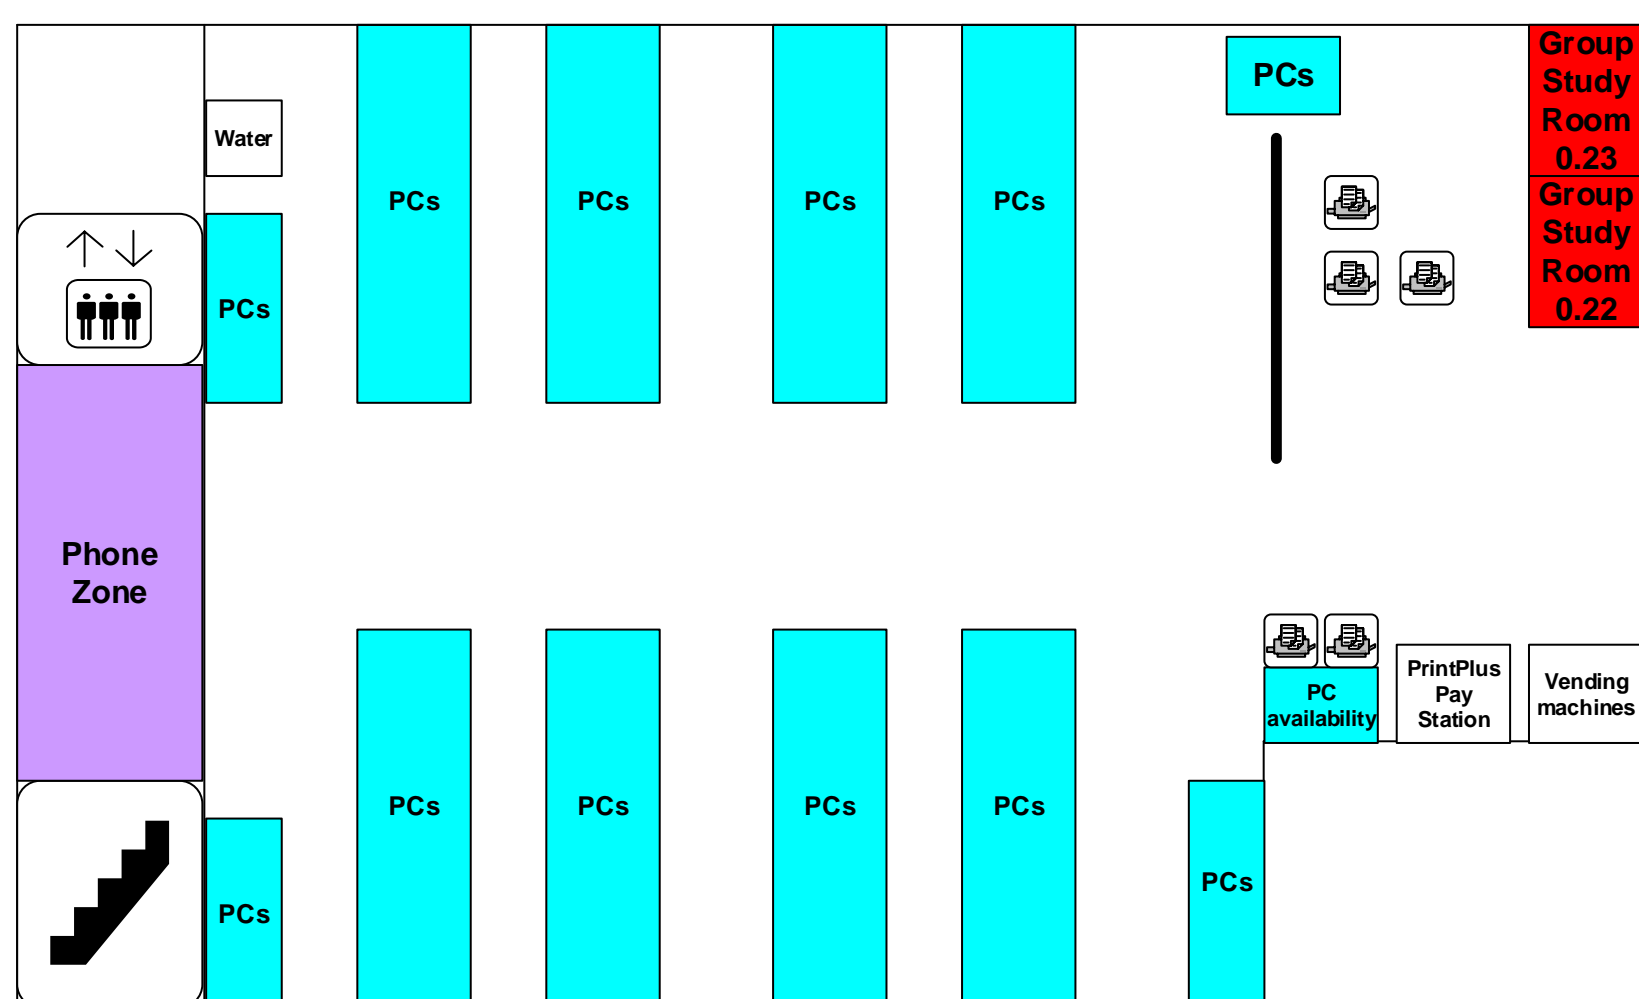

Floor 0

-  You are here
-  You can use your mobile phone here for QUIET conversations
-  PCs connected to the UEA network
-  Search the Library Catalogue without logging in
-  PrintPlus workstation for copying, printing and scanning
-  Bookable Group Study Room
-  Self-Service Issues / Returns
-  Lockers

Floor 0

Group Study
Silent Study
Drinks with lids welcome
Cold snacks only
Please eat hot food outside of the Library

Thank you for helping to create a pleasant study environment by disposing of litter in the bins provided

Floor 0
Library Entrance and Reception
Library Helpdesk and IT Service Desk
Self-Service Book Issues and Returns
High Demand Collection
Printing and Copying
IT Area
Conference Room
Newspapers (Current Issues)