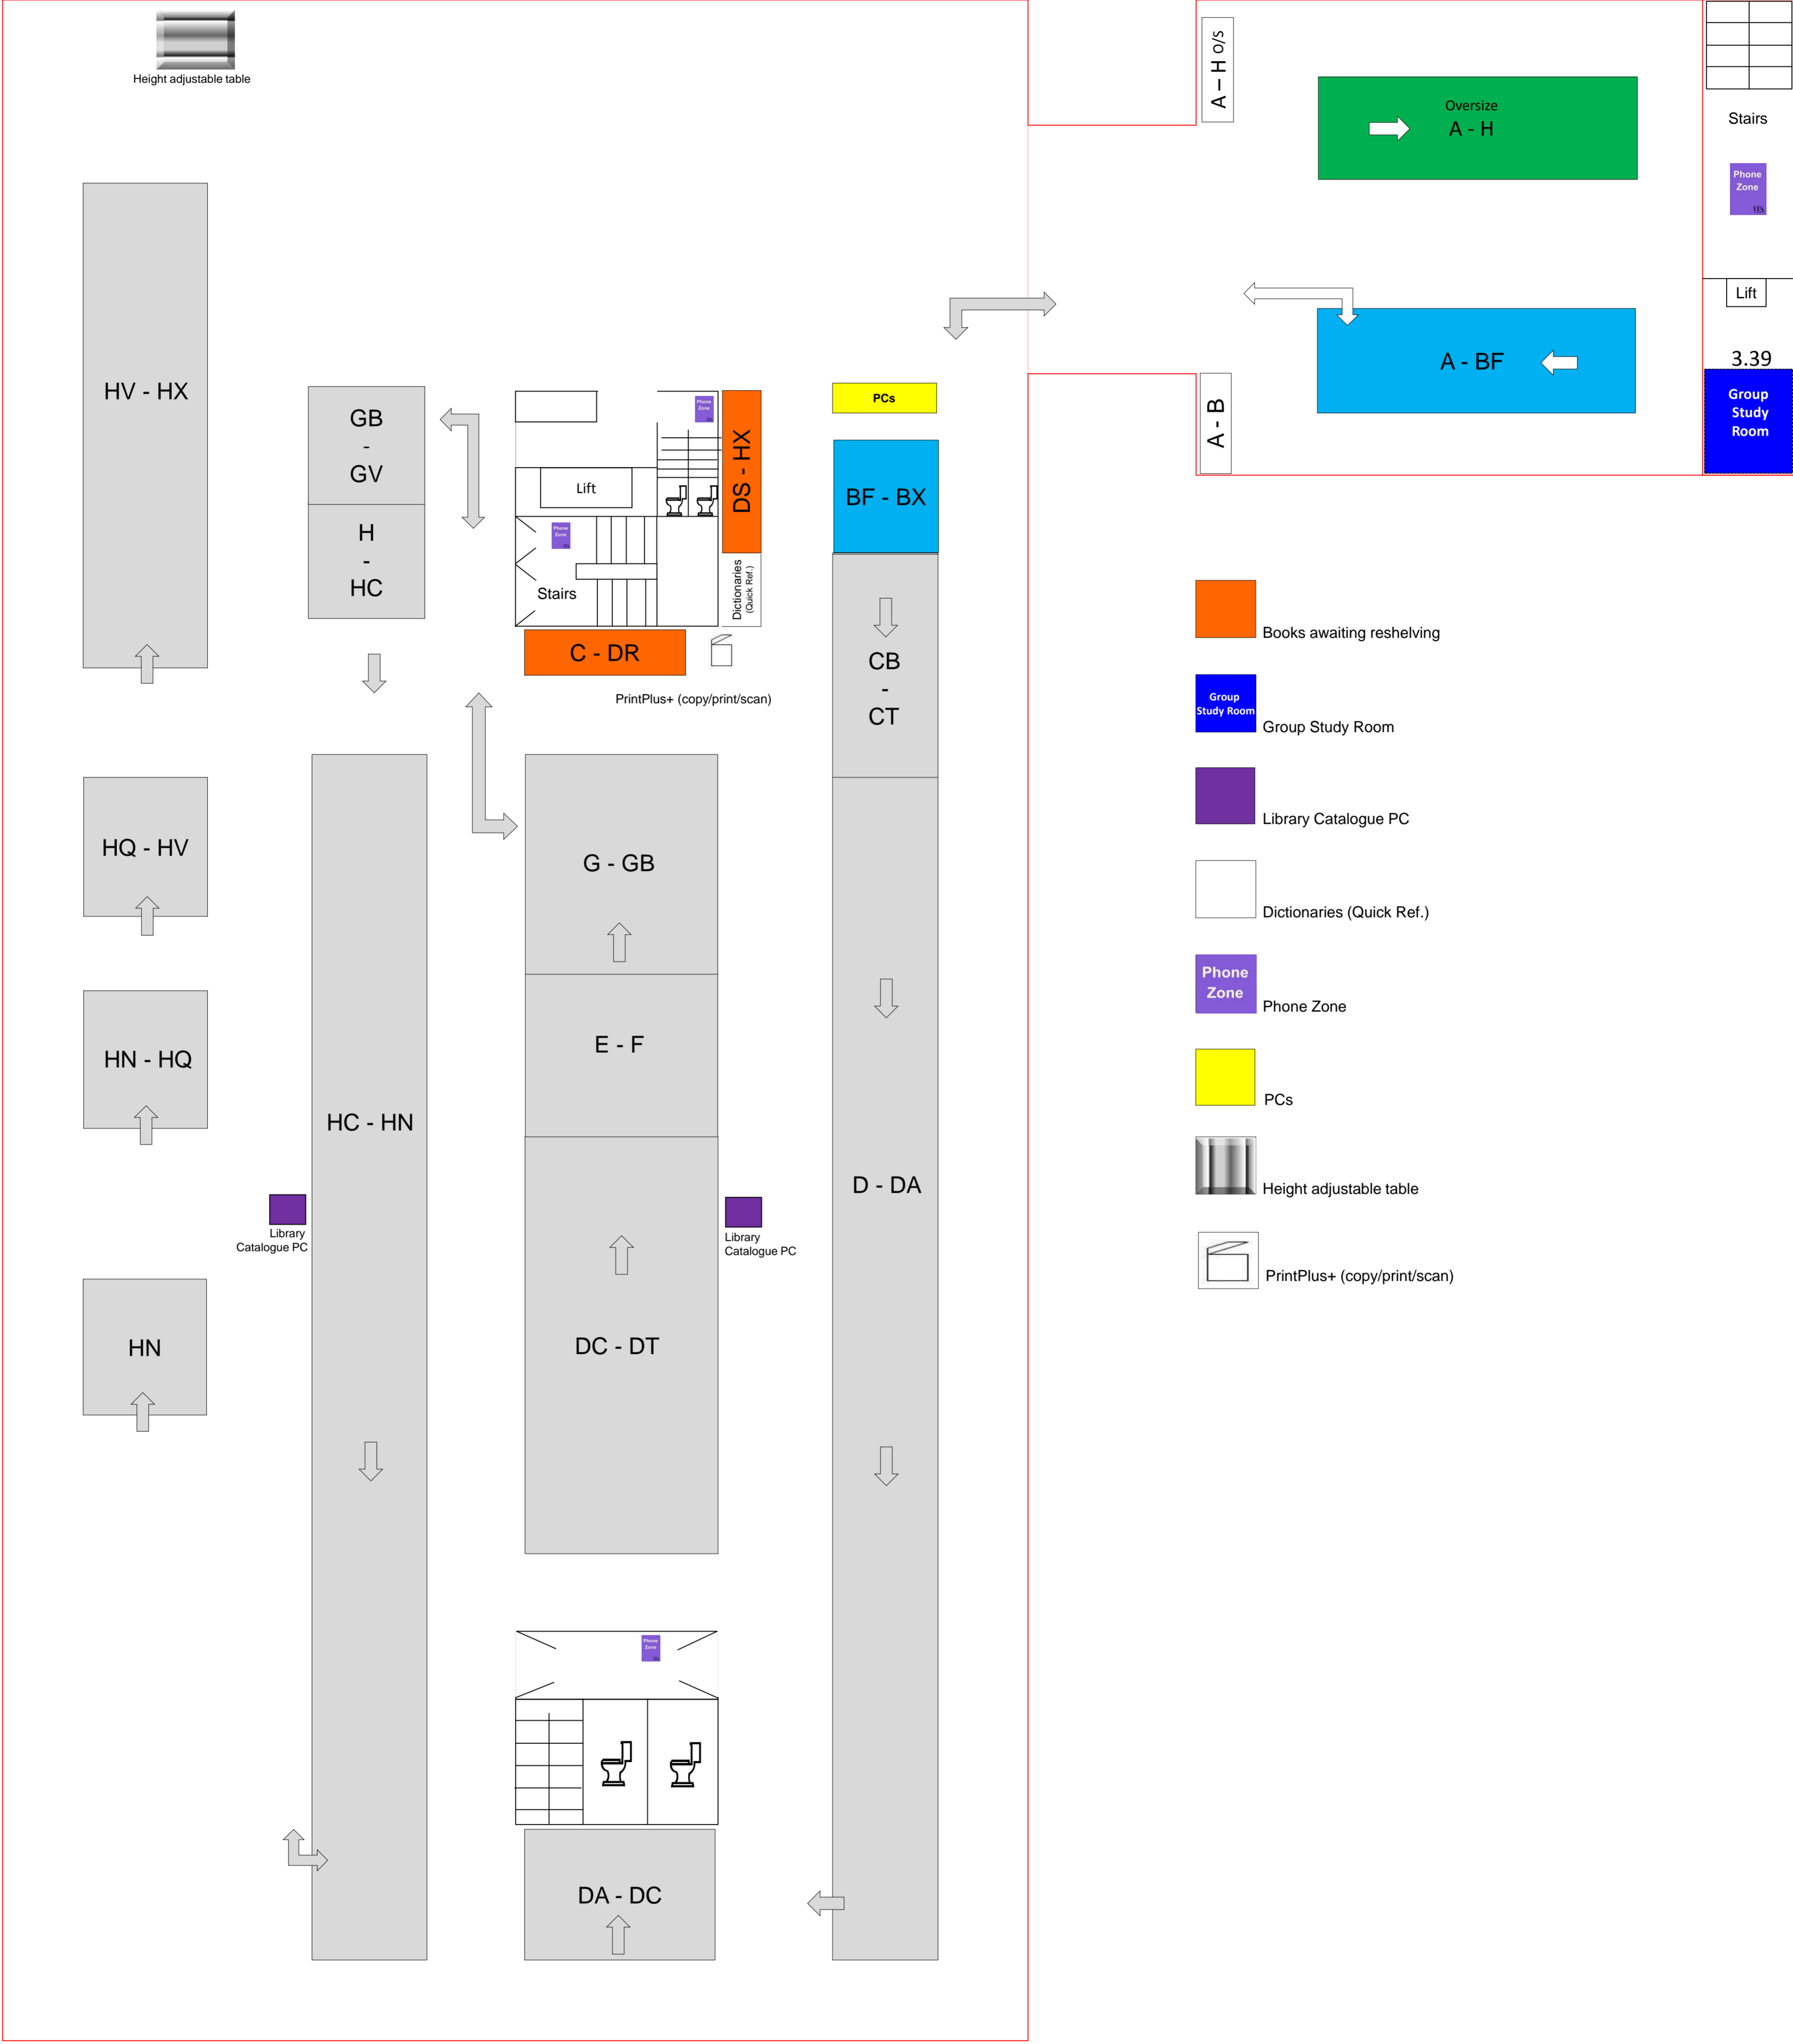

Floor 3

Floor 3	
Speech and Language Therapy Classmarks:	
Psychology	BF
Oversize	All classmarks on this floor