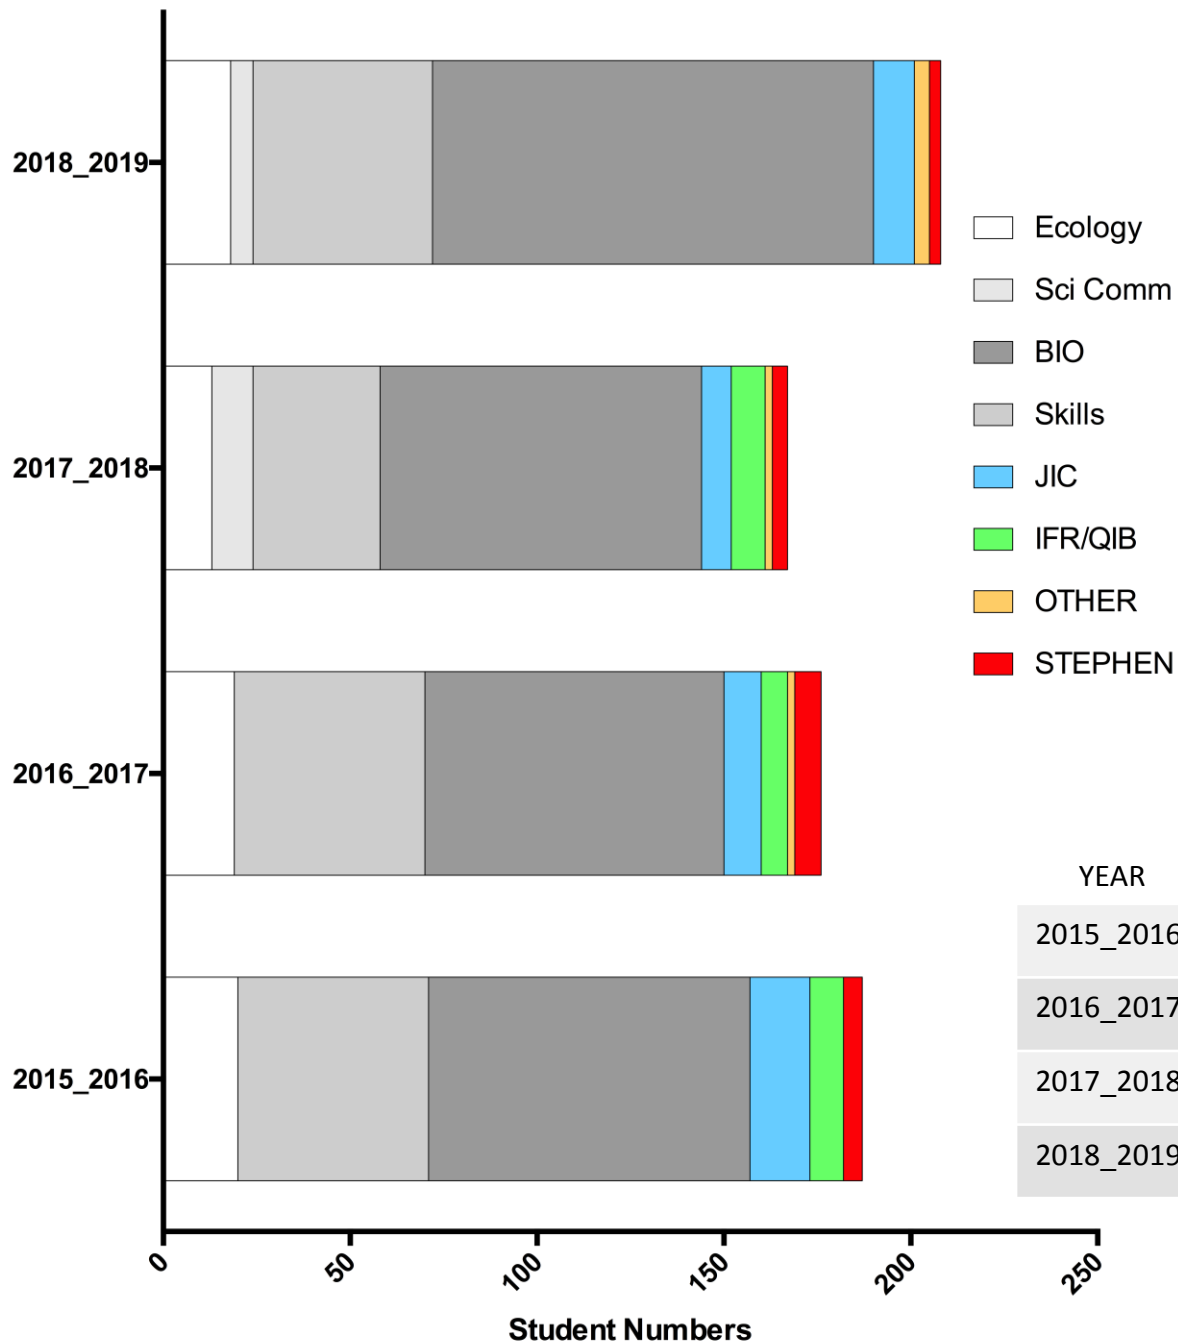

# Module Enrollment

- 55% cut-off introduced to deal with numbers – first year not much elective take up of Skills
- Elected take up of Skills is now high – 9 Biochemistry students
- Max capacity of Skills is ~50 (space)
- Sci Comm Project introduced last year

Research Project (6019Y)

YEAR	Ecology (6022Y)	Sci Comm (6028Y)	Skills (6023Y)	BIO	JIC	IFR/Q IB	Other	Stephen	Total	
2015_2016	20		51	86	16	9	0	5	116	187
2016_2017	19		51	80	10	7	2	7	106	176
2017_2018	13	11	34	86	8	9	2	4	109	167
2018_2019	18	6	48	118	11	(7)	4	3	136	208