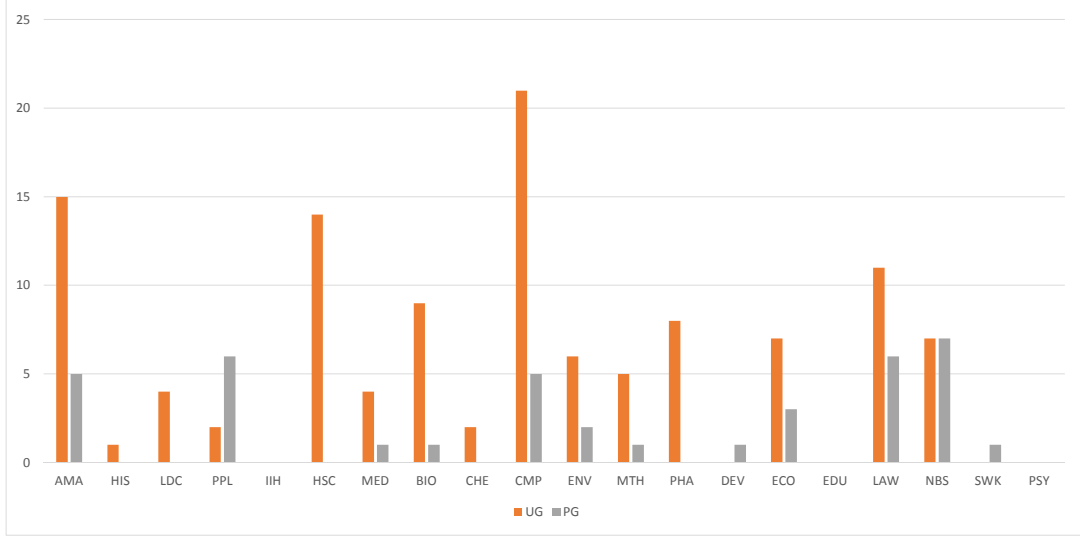

2014-15 v 2013-14 P&C Stats-UG v PG

2014-15 v 2013-14 P&C Stats-Level Of Offence

2014-15 P&C Stats by School - Home v O/seas

2014-15 P&C Stats by School - UG v PG

2014-15 P&C Stats - Level of offence