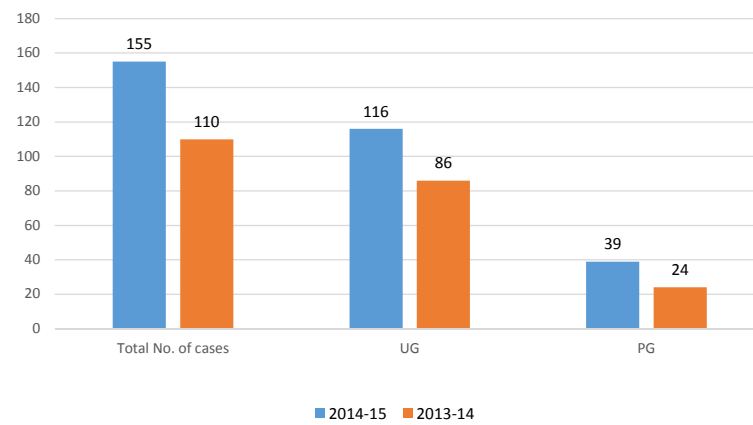

2014-15 v 2013-14 P&C Stats-UG v PG