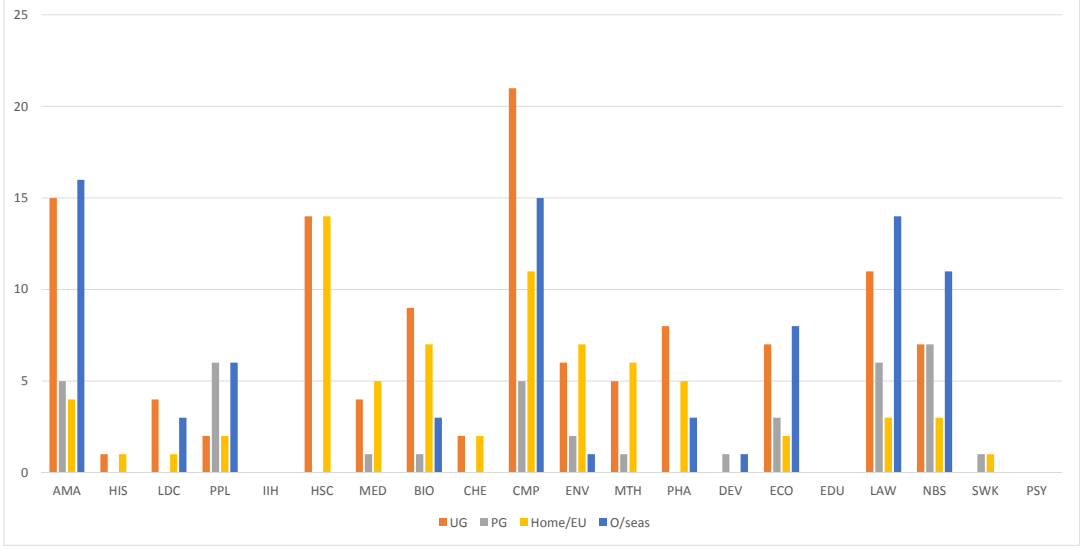

LTC15D084 / LTC15A002 - REVISED VERSION (27/01/2016)

School	TOTAL	UG	PG	Home/EU	O/seas	Low	Medium	High	P,C Not Found	Student withdrew prior to meeting	Referred to SSDC	SSDC Outcome
AMA	20	15	5	4	16	9	11	0		0		
HIS	1	1	0	1	0	0	1	0		0		
LDC	4	4	0	1	3	2	1	1		0		1 No breach and no penalty
PPL	8	2	6	2	6	5	2	0	1	0		
IIH	0											
HSC	14	14	0	14	0	7	6	0	1	0		
MED	5	4	1	5	0	4	1	0	1	0		
BIO	10	9	1	7	3	6	4	0		0		
CHE	2	2	0	2	0	2	0	0		0		
CMP	26	21	5	11	15	15	6	1	4	0		2 Breach and reassessment x2
ENV	8	6	2	7	1	4	4	0		0		
MTH	6	5	1	6	0	3	3	0		0		
PHA	8	8	0	5	3	3	5	0		0		
DEV	1	0	1	0	1	0	1	0		0		
ECO	10	7	3	2	8	1	8	1		0		1 Breach and reassessment
EDU	0											
LAW	17	11	6	3	14	6	7	2		1		2 Breach and Other, breach and reassessment
NBS	14	7	7	3	11	5	7	1	1	0		1 Breach and reassessment
SWK	1	0	1	1	0	0	1	0		0		
PSY	0											
Total	155	116	39	74	81	72	68	6	8	1	7	
	100%	75%	25%	48%	52%	46%	44%	4%	5%	1%	5%	

School	TOTAL	UG	PG	Home/EU	O/seas	Low	Medium	High	P,C Not Found	Level not recorded	Referred to SSDC
2013-14	110	86	24	51	58	39	59	7	0	4	6
	100%	78%	22%	47%	53%	36%	54%	6%	0%	4%	5%

2014-15 v 2013-14 P&C Stats-Home v O/Seas

2014-15 v 2013-14 P&C Stats-UG v PG

2014-15 v 2013-14 P&C Stats-Level Of Offence

2014-15 P&C Stats by School - Home v O/seas

2014-15 P&C Stats by School - UG v PG

2014-15 P&C Stats - Level of offence