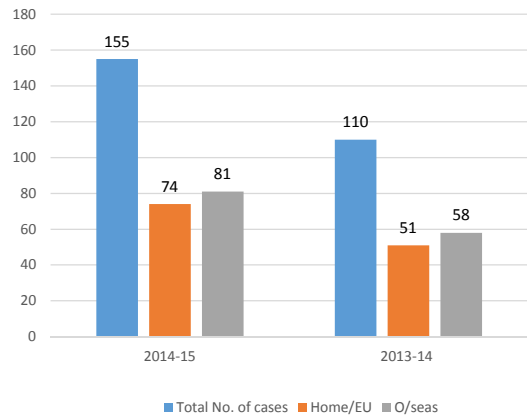

LTC15D084 / LTC15A002 - REVISED VERSION (27/01/2016)

School	TOTAL	UG	PG	Home/EU	O/seas	Low	Medium	High	P,C Not Found	Student withdrew prior to meeting	Referred to SSDC	SSDC Outcome
AMA	20	15	5	4	16	9	11	0		0		
HIS	1	1	0	1	0	0	1	0		0		
LDC	4	4	0	1	3	2	1	1		0		1 No breach and no penalty
PPL	8	2	6	2	6	5	2	0	1	0		
IIH	0											
HSC	14	14	0	14	0	7	6	0	1	0		
MED	5	4	1	5	0	4	1	0	1	0		
BIO	10	9	1	7	3	6	4	0		0		
CHE	2	2	0	2	0	2	0	0		0		
CMP	26	21	5	11	15	15	6	1	4	0		2 Breach and reassessment x2
ENV	8	6	2	7	1	4	4	0		0		
MTH	6	5	1	6	0	3	3	0		0		
PHA	8	8	0	5	3	3	5	0		0		
DEV	1	0	1	0	1	0	1	0		0		
ECO	10	7	3	2	8	1	8	1		0		1 Breach and reassessment
EDU	0											
LAW	17	11	6	3	14	6	7	2		1		2 Breach and Other, breach and reassessment
NBS	14	7	7	3	11	5	7	1	1	0		1 Breach and reassessment
SWK	1	0	1	1	0	0	1	0		0		
PSY	0											
Total	155	116	39	74	81	72	68	6	8	1	7	
	100%	75%	25%	48%	52%	46%	44%	4%	5%	1%	5%	

School	TOTAL	UG	PG	Home/EU	O/seas	Low	Medium	High	P,C Not Found	Level not recorded	Referred to SSDC
2013-14	110	86	24	51	58	39	59	7	0	4	6
	100%	78%	22%	47%	53%	36%	54%	6%	0%	4%	5%

2014-15 v 2013-14 P&C Stats-Home v O/Seas