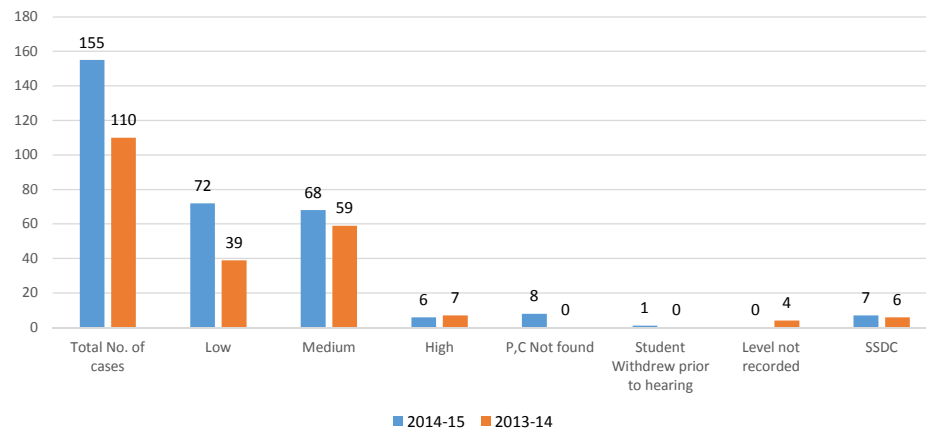

School	TOTAL	UG	PG	Home/EU	O/seas	Low	Medium	High	P,C Not Found	Level not recorded	Referred to SSDC
2013-14	110	86	24	51	58	39	59	7	0	4	6
	100%	78%	22%	47%	53%	36%	54%	6%	0%	4%	5%

2014-15 v 2013-14 P&C Stats-Home v O/Seas

2014-15 v 2013-14 P&C Stats-UG v PG

2014-15 v 2013-14 P&C Stats-Level Of Offence

2014-15 P&C Stats by School - Home v O/seas

2014-15 P&C Stats by School - UG v PG

2014-15 P&C Stats - Level of offence