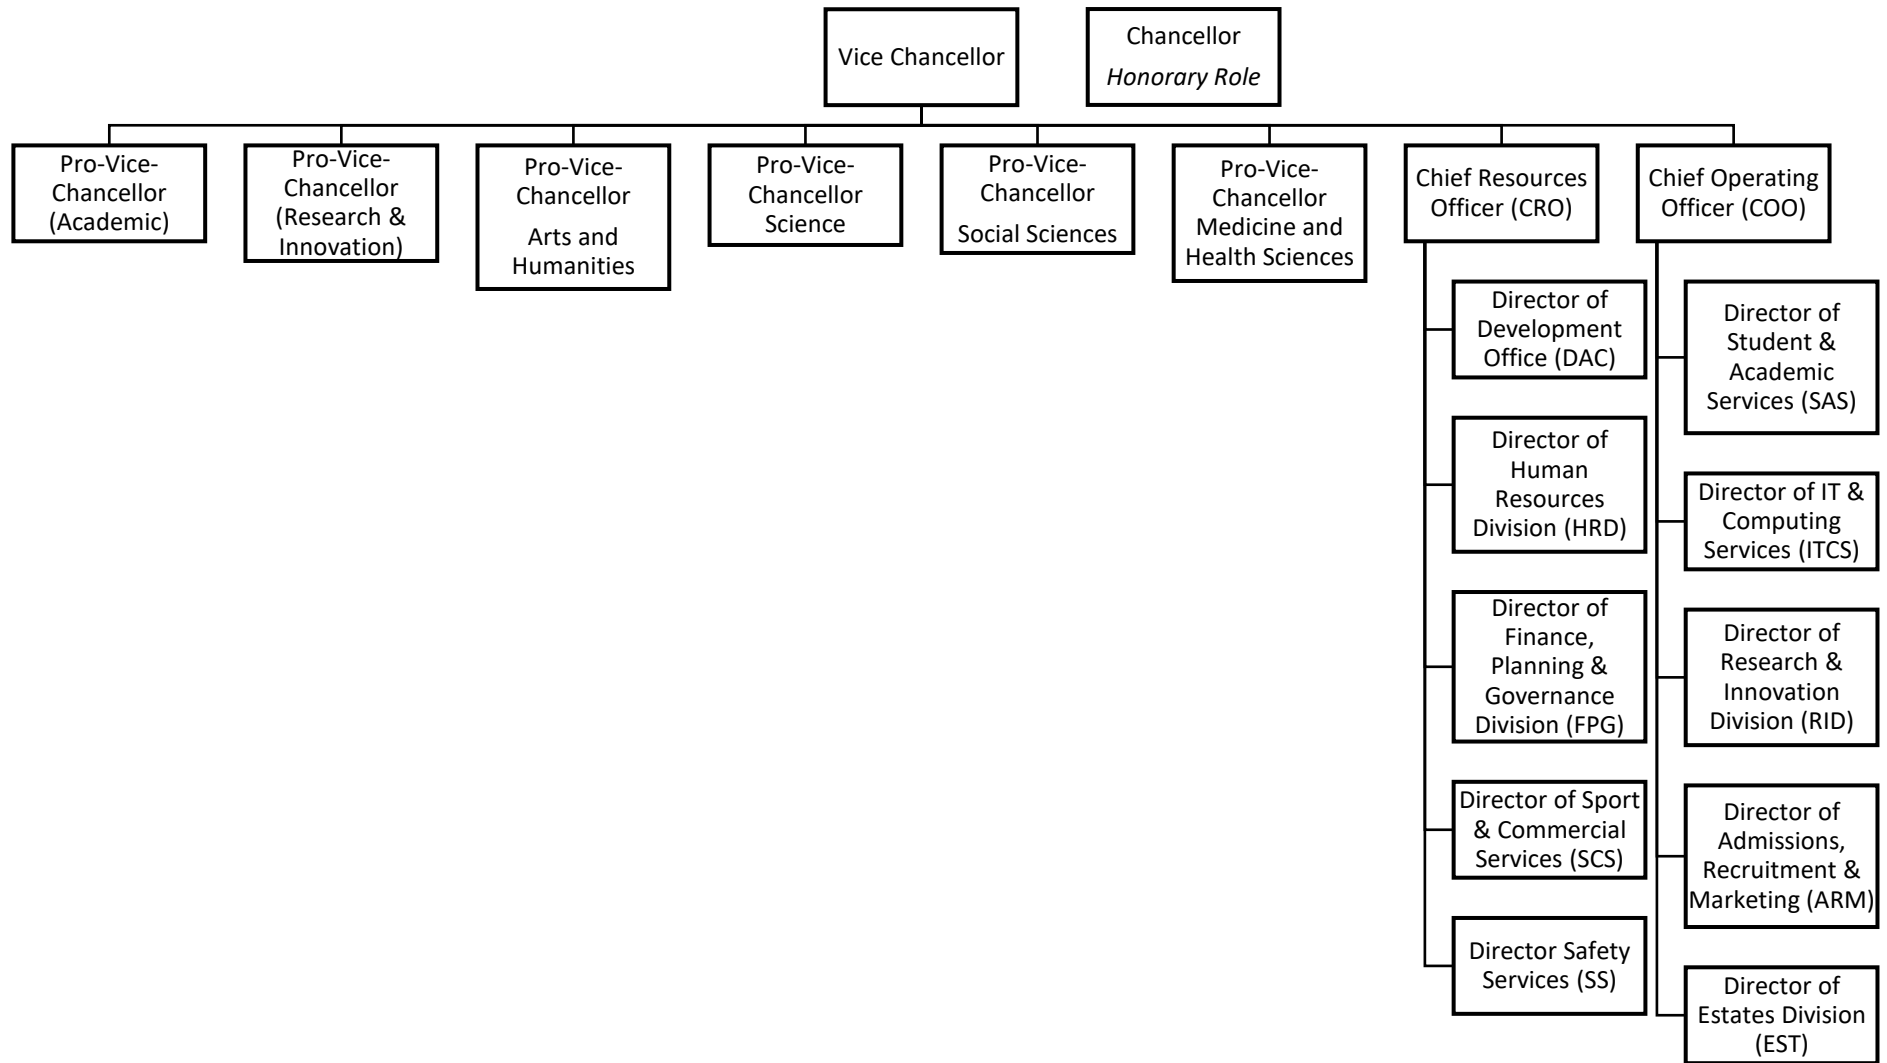

Structure Diagram:

The Executive Team is the University’s Senior Management Team and consists of the Vice Chancellor, six Pro-Vice-Chancellors, a Chief Resources Officer and a Chief Operating Officer.